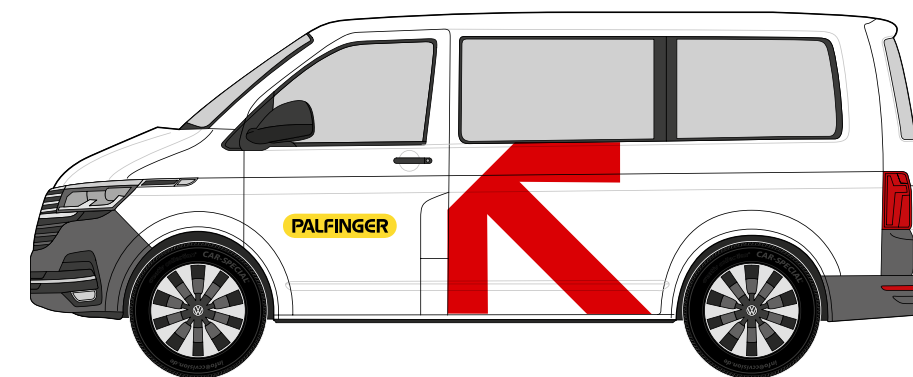

## 2. POOL CAR MODELS

Overview of Pool Car Models available.

**Station Wagon**  
Skoda Octavia Combi

**SUV**  
Skoda Enyaq IV60

**Compact**  
Cupra Born

**Mini Van Cargo**  
VW Caddy Life Cargo

**Mini Van**  
VW Caddy Life PKW

**Mini Van Cargo**  
Ford Transit Connect

**Transporter**  
Ford Transit Custom

**Transporter**  
VW-T6 Transporter Kombi TDI

**Pick-Up**  
Ford Ranger (opt. with Hard Top)