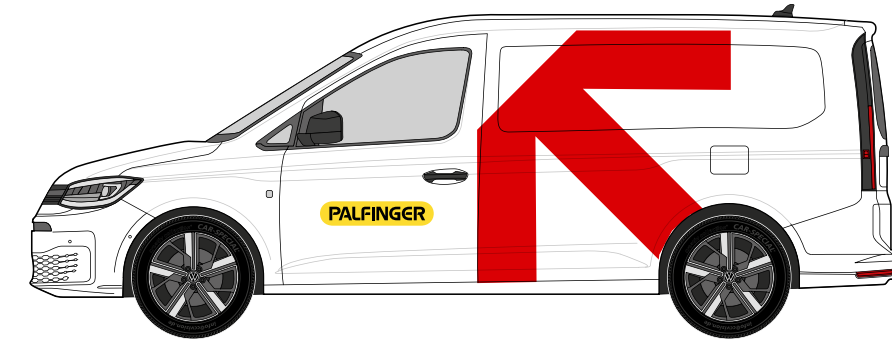

# 2. POOL CAR

## 2. POOL CAR MODELS

Overview of Pool Car Models available.

**Station Wagon**  
Skoda Octavia Combi

**SUV**  
Skoda Enyaq IV60

**Compact**  
Cupra Born

**Mini Van Cargo**  
VW Caddy Life Cargo

**Mini Van**  
VW Caddy Life PKW

**Mini Van Cargo**  
Ford Transit Connect

**Transporter**  
Ford Transit Custom

**Transporter**  
VW-T6 Transporter Kombi TDI

**Pick-Up**  
Ford Ranger (opt. with Hard Top)