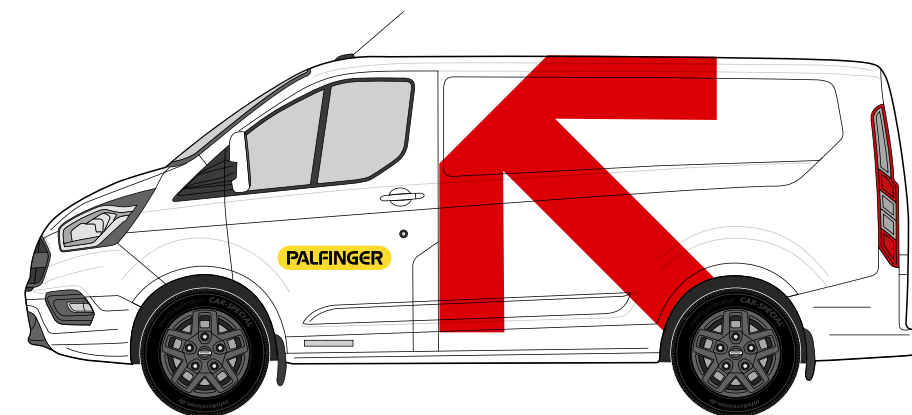

## 2. POOL CAR MODELS

Overview of Pool Car Models available.

**Station Wagon**  
Skoda Octavia Combi

**SUV**  
Skoda Enyaq IV60

**Compact**  
Cupra Born

**Mini Van Cargo**  
VW Caddy Life Cargo

**Mini Van**  
VW Caddy Life PKW

**Mini Van Cargo**  
Ford Transit Connect

**Transporter**  
Ford Transit Custom

**Transporter**  
VW-T6 Transporter Kombi TDI

**Pick-Up**  
Ford Ranger (opt. with Hard Top)