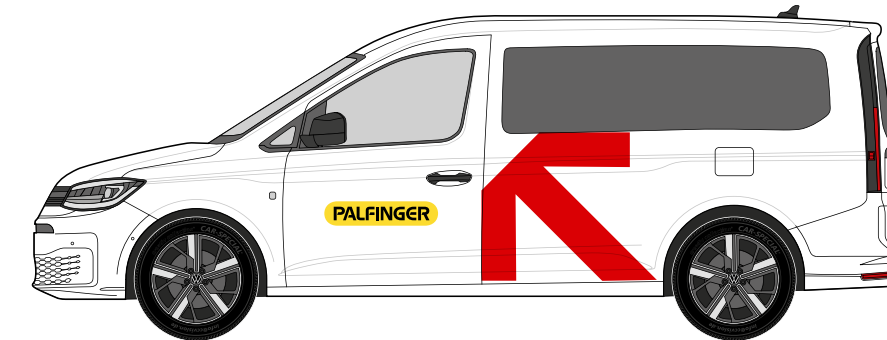

# 2. POOL CAR

## 2. POOL CAR MODELS

Overview of Pool Car Models available.

**Station Wagon**  
Skoda Octavia Combi

**SUV**  
Skoda Enyaq IV60

**Compact**  
Cupra Born

**Mini Van Cargo**  
VW Caddy Life Cargo

**Mini Van**  
VW Caddy Life PKW

**Mini Van Cargo**  
Ford Transit Connect

**Transporter**  
Ford Transit Custom

**Transporter**  
VW-T6 Transporter Kombi TDI

**Pick-Up**  
Ford Ranger (opt. with Hard Top)