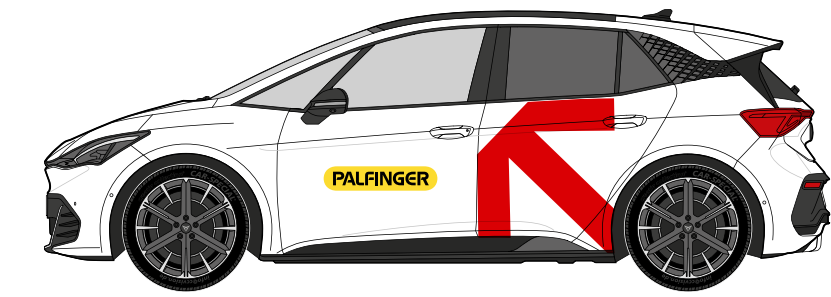

**1. SERVICE CAR  
VIEWS**

# 2. POOL CAR

## 2. POOL CAR MODELS

Overview of Pool Car Models available.

**Station Wagon**  
Skoda Octavia Combi

**SUV**  
Skoda Enyaq IV60

**Compact**  
Cupra Born

**Mini Van Cargo**  
VW Caddy Life Cargo

**Mini Van**  
VW Caddy Life PKW